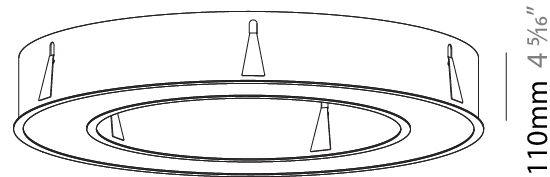

GENERAL

Series: Glorious
 Subseries: Glorious
 Brand: Prolicht
 Division: Architectural
 Mounting Type: Recessed
 Mounting Location: Ceiling
 Subcategory: Ambient

PHYSICAL

Shape: Round
 Diameter (mm): 970
 Diameter (in): 38 ³/₁₆
 Height (mm): 110
 Height (in): 4 ⁵/₁₆
 Min. Recessing Depth (mm): 120
 Min. Recessing Depth (in): 4 ³/₄
 Light Distribution: Direct
 Weight (kg): 11.164
 Weight (lbs): 24.61
 Diffuser: PMMA - Opal or Micro-Prism
 Fixture Finish: SSR / BKV / CWI / CRY / HAB / LAG / UFT / ITA / RUA / RUR / MIC / FTG / MYG / TWT / LOD / PUS / FRO / FUP / KIA / POP / BLS / SPG / MEY / GOH / GUM / CHC / COM / ABZ / JAG / OBR / MOS / ROR
 Fixture Material: Aluminum
 Cut-out Measurements: 960mm / 37 13/16" x 640mm / 25 3/16"

Ø 628mm 24 3/4"

Ø 970mm 38 3/16 "

960mm x 640mm
 37 13/16" x 25 3/16"

120mm
 4 3/4"

10 - 15mm
 3/8" - 9/16"

A37505-

PROJECT _____

TYPE _____