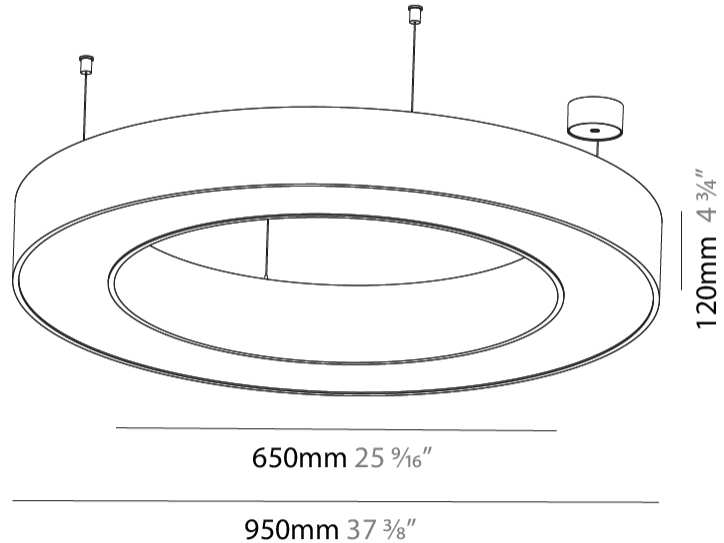

GENERAL

Series: Glorious
Subseries: Glorious
Brand: Prolicht
Division: Architectural
Mounting Type: Suspension
Mounting Location: Ceiling
Subcategory: Ambient

PHYSICAL

Shape: Round
Diameter (mm): 950
Diameter (in): 37 ³/₈
Height (mm): 120
Height (in): 4 ³/₄
Max. Overall Height (mm): 2120
Max. Overall Height (in): 83 ⁷/₁₆
Light Distribution: Direct
Weight (kg): 9.172
Weight (lbs): 20.22
Diffuser: [PMMA - Opal or Micro-Prism](#)
Fixture Finish: [SSR / BKV / CWI / CRY / HAB / LAG / UFT / ITA / RUA / RUR / MIC / FTG / MYG / TWT / LOD / PUS / FRO / FUP / KIA / POP / BLS / SPG / MEY / GOH / GUM / CHC / COM / ABZ / JAG / OBR / MOS / ROR](#)
Fixture Material: Aluminum

ELECTRICAL

Lamp Type: LED (Zhaga Standard)
Input Wattage (W): 45
Total Output Wattage (W): 36 / 28.8 (3500K)
Dimming: [Non-Dimming / Phase Dimming (120Vac only) / 0-10V Dimming](#)
Driver Included: Yes
Driver Location: Integrated
Driver Type: Constant Current
Driver Class: Class 2
Input Voltage (V): 120 - 277
Constant Current (MA): 350 / 900 (3500K)

LED

[Color Temperature (°K): 3000 / 3500 / 4000](#)
Max. Delivered Lumen (lm): 4150 / 4302 / 4390
CRI: >80 CRI
Efficiency (%): 65
Lamp Life (hrs): 50000

OPTICAL

RATINGS AND CERTIFICATIONS

Certified By: Certified for North American Standards
IP rating: IP20